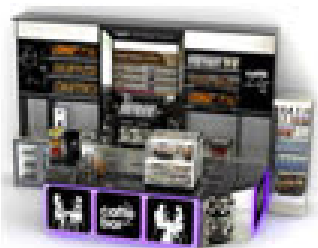

Coffee As It Should Be

espress
café

Coffee Supplies & Services

0191 303 8250

Small Package

- Three Metre Wide Counter
- Counter Top Display Unit
- 1 Group Coffee Machine/Light Duty Bean To Cup Machine
- Undercounter Fridge
- Installation & Delivery
- Package deal available from as little as £8,999.00 + VAT

Medium Package

- Four Metre Counter System
- Display Unit Built Into Front Counter System
- 2 Group Coffee Machine/Medium Use Bean To Cup Machine
- Undercounter Fridge
- Bottle Cooler
- Contact Grill
- Installation & Delivery
- Package deal available from as little as £14,999.00 + VAT

Large Package

- Five/Six Metre Wide Counter System
- 2 x Display Unit Built Into Front Counter System
- 3 Group Coffee Machine/Heavy Duty Use Bean To Cup Machine
- Smoothie Blender
- Undercounter Fridge
- Bottle Cooler
- Contact Grill
- Water Boiler
- Multideck Display
- Installation & Delivery
- Package deal available from as little as £26,999.00 + VAT