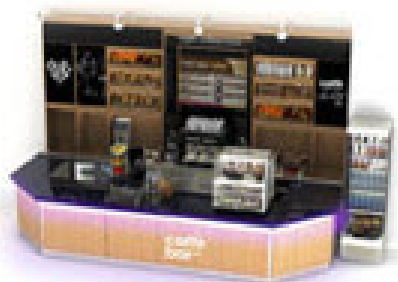

Coffee As It Should Be

espress
café

Coffee Supplies & Services

0191 303 8250

Small Package

- Three Metre Wide Counter
- Counter Top Display Unit
- 1 Group Coffee Machine/Light Duty Bean To Cup Machine
- Undercounter Fridge
- Installation & Delivery
- Package deal available from as little as £8,999.00 + VAT

Medium Package

- Four Metre Counter System
- Display Unit Built Into Front Counter System
- 2 Group Coffee Machine/Medium Use Bean To Cup Machine
- Undercounter Fridge
- Bottle Cooler
- Contact Grill
- Installation & Delivery
- Package deal available from as little as £14,999.00 + VAT

Large Package

- Five/Six Metre Wide Counter System
- 2 x Display Unit Built Into Front Counter System
- 3 Group Coffee Machine/Heavy Duty Use Bean To Cup Machine
- Smoothie Blender
- Undercounter Fridge
- Bottle Cooler
- Contact Grill
- Water Boiler
- Multideck Display
- Installation & Delivery
- Package deal available from as little as £26,999.00 + VAT